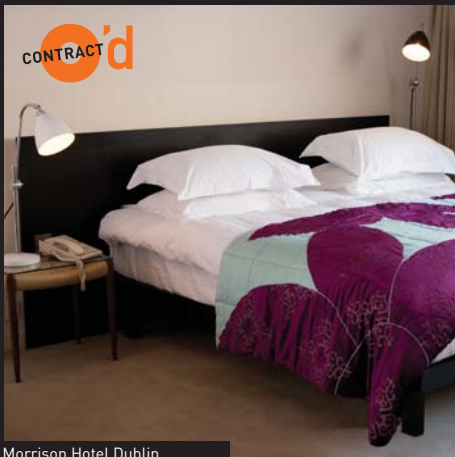

Morrison Hotel Dublin
Xanda Trading/Designfarm Ltd